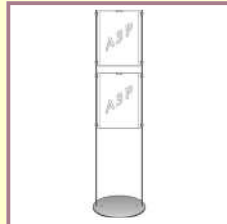

Unit 9 Blacknest Industrial Park,
Alton, Hampshire, GU34 4PX

0845 450 2214

shop display systems ltd

www.sds.uk.com