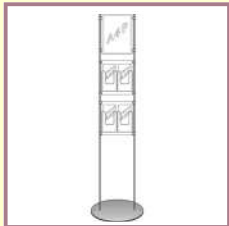

LF6A: 10mm bar stands - poster holders and leaflet dispensers on 1.5m high floor stands

LEAFLET/BROCHURE STANDS

Poster holders and leaflet holders between 1500mm high stainless steel bars on a floor standing base. Single or double sided.