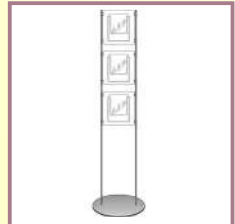

### POSTER STANDS

Holders to display posters or detail cards - visible on both sides - between stainless steel bars on a narrow base designed to fit on a window sill.

**LF6: 10mm bar stands - leaflet dispensers (brochure holders) on 1.5m high floor stands**

3x A4P  
leaflet dispensers,  
single-sided  
**£99.95**

3x4 third A4P  
leaflet dispensers,  
single-sided  
**£126.45**

3x2 third A4P  
dispensers,  
single-sided  
**£99.85**

**LEAFLET/BROCHURE STANDS**

Holders to offer leaflets or brochures between 1500mm high stainless steel bars on a floor standing base. Single or double sided.