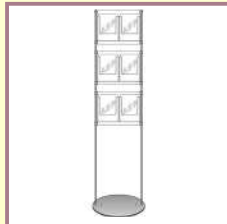

### POSTER STANDS

Holders to display posters or detail cards - visible on both sides - between stainless steel bars on a narrow base designed to fit on a window sill.

**LF6: 10mm bar stands - leaflet dispensers (brochure holders) on 1.5m high floor stands**

3x A4P  
leaflet dispensers,  
single-sided  
**£99.95**

3x4 third A4P  
leaflet dispensers,  
single-sided  
**£126.45**

3x2 third A4P  
dispensers,  
single-sided  
**£99.85**

**LEAFLET/BROCHURE STANDS**

Holders to offer leaflets or brochures between 1500mm high stainless steel bars on a floor standing base. Single or double sided.