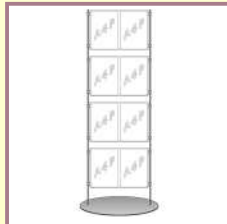

Unit 9 Blacknest Industrial Park,
Alton, Hampshire, GU34 4PX

0845 450 2214

shop display systems ltd

www.sds.uk.com