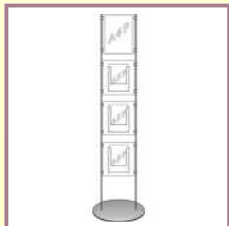

LF6A: 10mm bar stands - poster holders and leaflet dispensers on 1.5m high floor stands

LEAFLET/BROCHURE STANDS

Poster holders and leaflet holders between 1500mm high stainless steel bars on a floor standing base. Single or double sided.