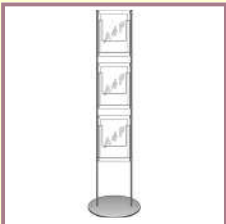

### POSTER STANDS

Holders to display posters or detail cards - visible on both sides - between stainless steel bars on a narrow base designed to fit on a window sill.

**LF6: 10mm bar stands - leaflet dispensers (brochure holders) on 1.5m high floor stands**

3x A4P  
leaflet dispensers,  
single-sided  
**£99.95**

3x4 third A4P  
leaflet dispensers,  
single-sided  
**£126.45**

3x2 third A4P  
dispensers,  
single-sided  
**£99.85**

**LEAFLET/BROCHURE STANDS**

Holders to offer leaflets or brochures between 1500mm high stainless steel bars on a floor standing base. Single or double sided.