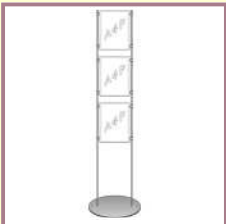

Unit 9 Blacknest Industrial Park,
Alton, Hampshire, GU34 4PX

0845 450 2214

shop display systems ltd

www.sds.uk.com