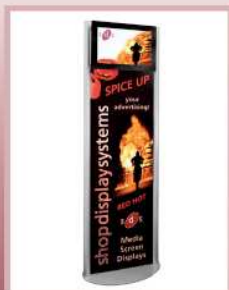

# shopdisplaysystems

POSTER HOLDERS • LEAFLET DISPENSERS • SHELVING  
SIGNS / DIRECTORIES • ILLUMINATION / MEDIA

FREE STANDING • SUSPENDED • TABLE-TOP • WALL MOUNTED

LITERATURE STANDS • SHELVING UNITS • POSTER DISPLAYS  
AV INTEGRATION • ILLUMINATION • POS / POP ITEMS • MODULAR SYSTEMS