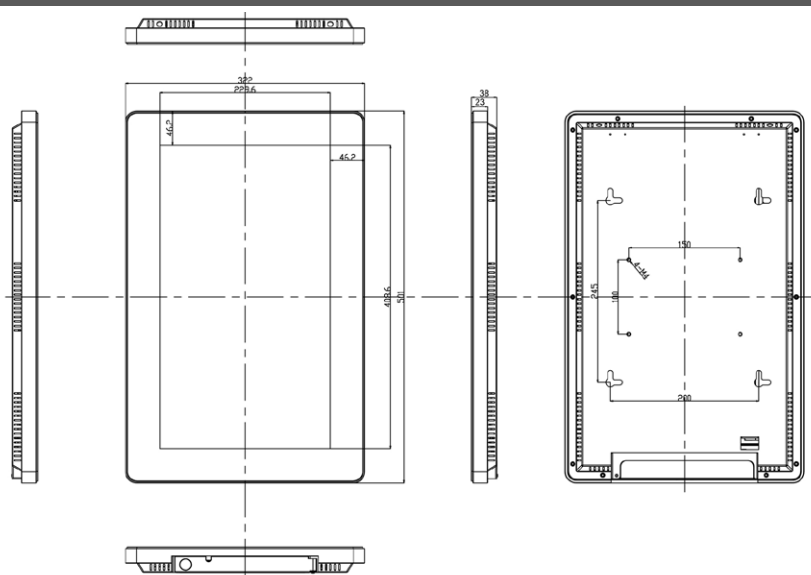

The new LED Digital Advertising Displays also feature HDMI and VGA inputs, allowing you to connect any number of external devices such as a PC or external media player. A free wall mount is also included allowing you to mount your display in both landscape and portrait orientations.

19" Slimline Digital Advertising Display

Display Size	19 Inch
Resolution	1366x768
Display Area (mm)	408.6x229.6
Aspect Ratio	16:9
Unit Size (WxHxD mm)	501x322x38
Package Size (WxHxD mm)	580x430x120
VESA Holes (mm)	100x100 100x150
Net Weight (kg)	5.9
Gross Weight (kg)	7.8
Brightness (cd/m ²)	450
Colour	16.7M
Viewing Angle	178°
Contrast Ratio	3000:1
Power Consumption (W)	16
Input Voltage	AC110~240V(50Hz~60Hz)
Working Temperature	0 °C to 50 °C
Media Formats	Video (MPG, AVI, MP4, RM, RMVB, TS), Audio (MP3, WMA), Image (JPG, GIF, BMP, PNG)
AV Signal Inputs	HDMI, VGA, Audio Socket (3.5mm)
Audio	2W, 5Ω
Internal Flash Memory	4GB
Accessories	Remote Control, Scheduling Software CD, Wall Mount, Key, User Manual